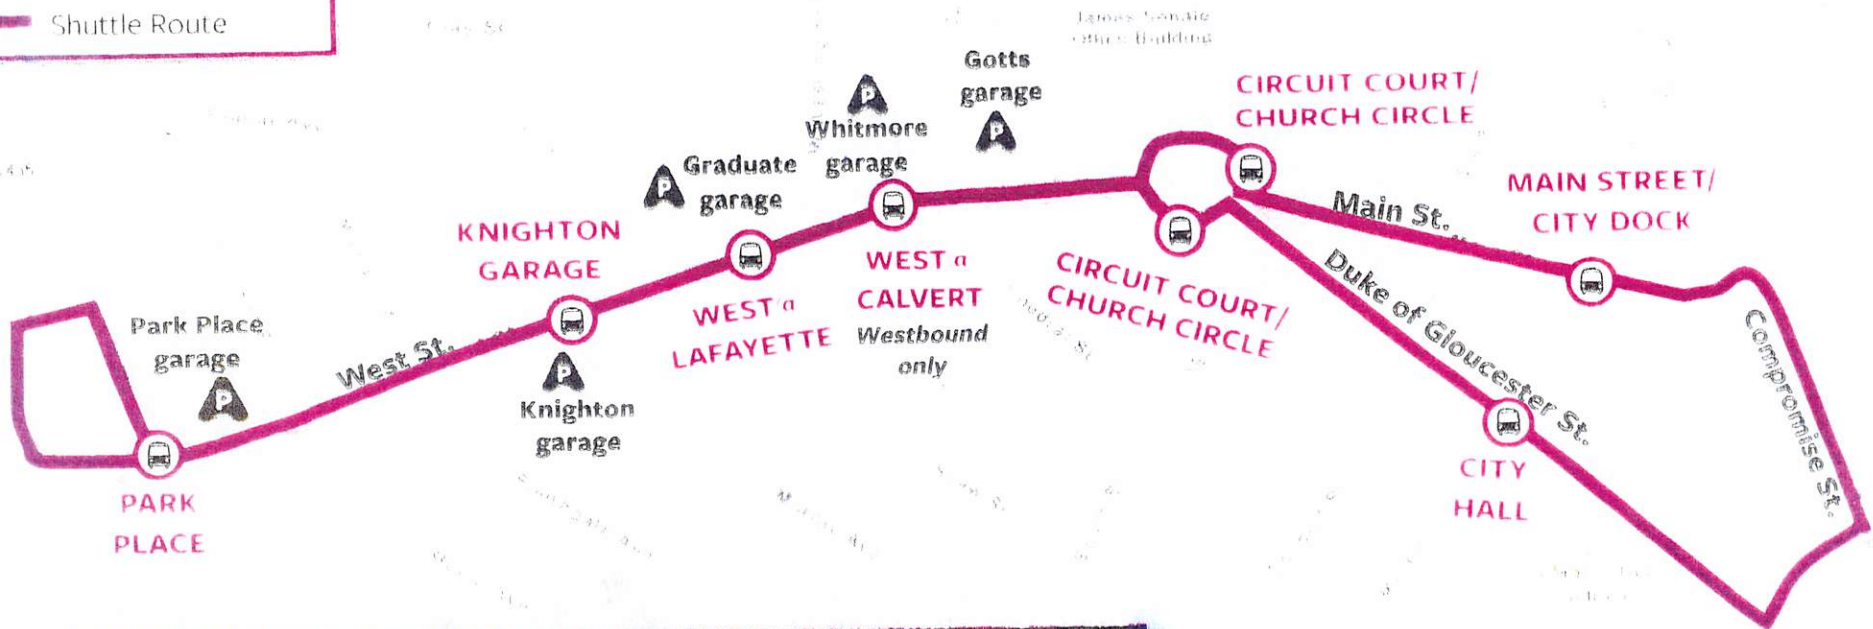

FREE SHUTTLE TO DOWNTOWN ANNAPOLIS

Upgraded buses • Increased frequency • 10 minute or less wait during peak AM/PM hours

OPERATION HOURS: M-F: 6AM-11PM • SAT: 7AM-11PM • SUN: 8AM-8PM

Legend

- Shuttle Stops
- Parking
- Shuttle Route

The Free Shuttle loop connects the main parking options to key destinations within downtown Annapolis.